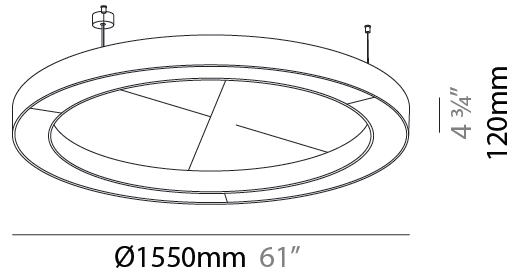

GENERAL

Series: Glorious Acoustic
Brand: Prolicht
Division: Architectural
Mounting Type: Suspension
Mounting Location: Ceiling
Subcategory: Acoustic

PHYSICAL

Shape: Round
Diameter (mm): 1550
Diameter (in): 61
Width (mm): 120
Width (in): 4 ¾
Light Distribution: Direct
Diffuser: [PMMA - Opal / Micro-Prism](#)
Fixture Finish: [SSR / BKV / CWI / CRY / HAB / UFT / ITA / RUA / FTG / MYG / LOD / PUS / FRO / FUP / KIA / POP / BLS / SPG / MEY / GOH / GUM / CHC / COM / ABZ / JAG / OBR / MOS / ROR](#)
Accent Finish: [ANC / ASH / BNA / BTC / BZE / CEL / EGG / EVG / FOG / FOS / FST / FUA / IRI / IRO / KHA / LIC / LIM / MER / MSN / MUS / ONX / PEA / PLU / POL / PPY / RAY / ROY / RST / STE / SWD / TAN / TAU](#)
Fixture Material: Aluminum
Cable Details: [2 000mm / 78 3/4" or 6 000mm / 236 1/4" Transparent Cable](#)

ELECTRICAL

Lamp Type: LED (Zhaga Standard)
Input Wattage (W): 73.4
Total Output Wattage (W): 66.3
Dimming: [Non-Dimmable](#)
Driver Included: Yes
Driver Location: Integrated
Driver Type: Constant Current - Universal
Driver Class: Class 2
Input Voltage (V): 120 - 277

LED

Color Temperature (°K): [2700 / 3000 / 3500 / 4000](#)
Max. Delivered Lumen (lm): 6224 / 6442 / 7564 / 6549
Nominal Lumen (lm): 9575 / 9910 / 11636 / 10075
CRI: >90 CRI
Lamp Life (hrs): 50000

OPTICAL

RATINGS AND CERTIFICATIONS

Certified By: CSA Certified to UL and CSA Standards
IP rating: IP20